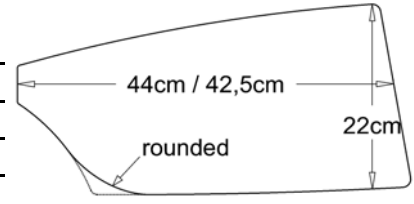

# SPECIFICATION SHEET SCULLS

customer nation: date:  
 phone  
 fax  
 e-mail signature of customer:

requested date of delivery:

quantity / pair:

shaft:	Ø	deflection	scull weight
normal <input type="checkbox"/>	45mm	54mm = stiff	1410 - 1440gr
slimline <input type="checkbox"/>	38mm	64mm = soft - medium	1410 - 1440gr
Slimline <input type="checkbox"/>	38mm	59mm = medium - stiff	1480 - 1520gr
slimline light <input type="checkbox"/>	38mm	64mm = soft - medium	1320 - 1340gr

**length:**  
 fixed length .....cm  
 collar middle position of inbord 88cm and length X

adjustable length: 285 - 295cm  long 88cm and 290cm length  
 282 - 292cm  medium 88cm and 287cm length  
 279 - 289cm  short 88cm and 284cm length

other length ..... - .....cm  other sleeve position, inbord:.....length:.....

**blade:**

Macon  50,5cm x 17cm classical blade  
 Big Blade   
 Smoothie   
 with vortex edge  yes  No

**blade size:**

	size	area
men <input type="checkbox"/>	44cm x 22cm	814cm <sup>2</sup>
women <input type="checkbox"/>	42,5cm x 22cm	782cm <sup>2</sup>
rounded men <input type="checkbox"/>	44cm x 22cm	807cm <sup>2</sup>
rounded women <input type="checkbox"/>	42,8cm x 22cm	775cm <sup>2</sup>

**handle:**

men  32mm diameter without rubber grip  
 women  28mm

wooden handle  only fixed length

**rubber grip:**

women  
 yellow  33mm diameter with mounted rubber grip on women handle  
 blue  35mm

men  
 grey  37mm diameter with mounted rubber grip on men handle  
 black  38mm  
 green  39mm  
 blue  40mm  
 none