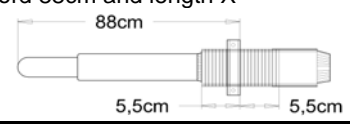

# SPECIFICATION SHEET SCULLS

customer nation: date:  
 phone  
 fax  
 e-mail signature of customer:

requested date of delivery:

quantity / pair:

shaft:	Ø	deflection	scull weight
normal <input type="checkbox"/>	45mm	54mm = stiff	1410 - 1440gr
slimline <input type="checkbox"/>	38mm	64mm = soft - medium	1410 - 1440gr
Slimline <input type="checkbox"/>	38mm	59mm = medium - stiff	1480 - 1520gr
slimline light <input type="checkbox"/>	38mm	64mm = soft - medium	1320 - 1340gr

**length:**  
 fixed length .....cm  
 collar middle position of inbord 88cm and length X

adjustable length: 285 - 295cm  long 88cm and 290cm length  
 282 - 292cm  medium 88cm and 287cm length  
 279 - 289cm  short 88cm and 284cm length

other length ..... - .....cm  other sleeve position, inbord:.....length:.....

**blade:**

Macon  50,5cm x 17cm classical blade  
 Big Blade   
 Smoothie   
 with vortex edge  yes  No

**blade size:**

	size	area
men <input type="checkbox"/>	44cm x 22cm	814cm <sup>2</sup>
women <input type="checkbox"/>	42,5cm x 22cm	782cm <sup>2</sup>
rounded men <input type="checkbox"/>	44cm x 22cm	807cm <sup>2</sup>
rounded women <input type="checkbox"/>	42,8cm x 22cm	775cm <sup>2</sup>

**handle:**

men  32mm diameter without rubber grip  
 women  28mm

wooden handle  only fixed length

**rubber grip:**

women  
 yellow  33mm diameter with mounted rubber grip on women handle  
 blue  35mm

men  
 grey  37mm diameter with mounted rubber grip on men handle  
 black  38mm  
 green  39mm  
 blue  40mm  
 none